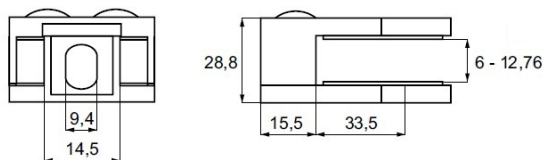

## Description:

Glass Clamp "Oval-L" 45x63x29mm, SS304-Brushed, Flat, 6-12,76mm Glass Thickness, No Safety Pin & No Cushions, (Cushion Model B) Max Load Capacity Pr.Pcs: 25Kg

### Cushions for stainless steel models

MODEL „B”	Glass thickness	Glass Type	Cushion mm	Item No.:
	6	mono	2 x 6,32	22.10.629-0
	6,76	Lam.	2 x 5,80	22.10.628-0
	8	mono	2 x 5,25	22.10.627-0
	8,76	Lam.	2 x 4,80	22.10.626-0
	10	mono	2 x 4,23	22.10.625-0
	10,76	Lam.	2 x 3,75	22.10.624-0
	12	mono	2 x 3,20	22.10.624-5
	12,76	Lam.	2 x 2,90	22.10.624-6