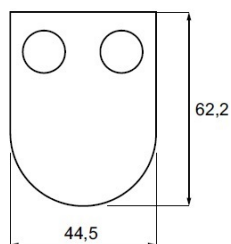

## Description:

Glass Clamp "Oval-L" 45x63x29mm, SS304-Brushed, Flat, 6-12,76mm Glass Thickness, No Safety Pin & No Cushions, (Cushion Model B) Max Load Capacity Pr.Pcs: 25Kg

## Item number:

22.10.620-9

Units	Box	Carton	HS Code	Barcode
Pcs.	4	40	8302419000	
				5704866476492

SS-316 # 22.10.620-0

SS-304 # 22.10.620-9

### Cushions for stainless steel models

MODEL „B”	Glass thickness	Glass Type	Cushion mm	Item No.:
	6	mono	2 x 6,32	22.10.629-0
	6,76	Lam.	2 x 5,80	22.10.628-0
	8	mono	2 x 5,25	22.10.627-0
	8,76	Lam.	2 x 4,80	22.10.626-0
	10	mono	2 x 4,23	22.10.625-0
	10,76	Lam.	2 x 3,75	22.10.624-0
	12	mono	2 x 3,20	22.10.624-5
	12,76	Lam.	2 x 2,90	22.10.624-6